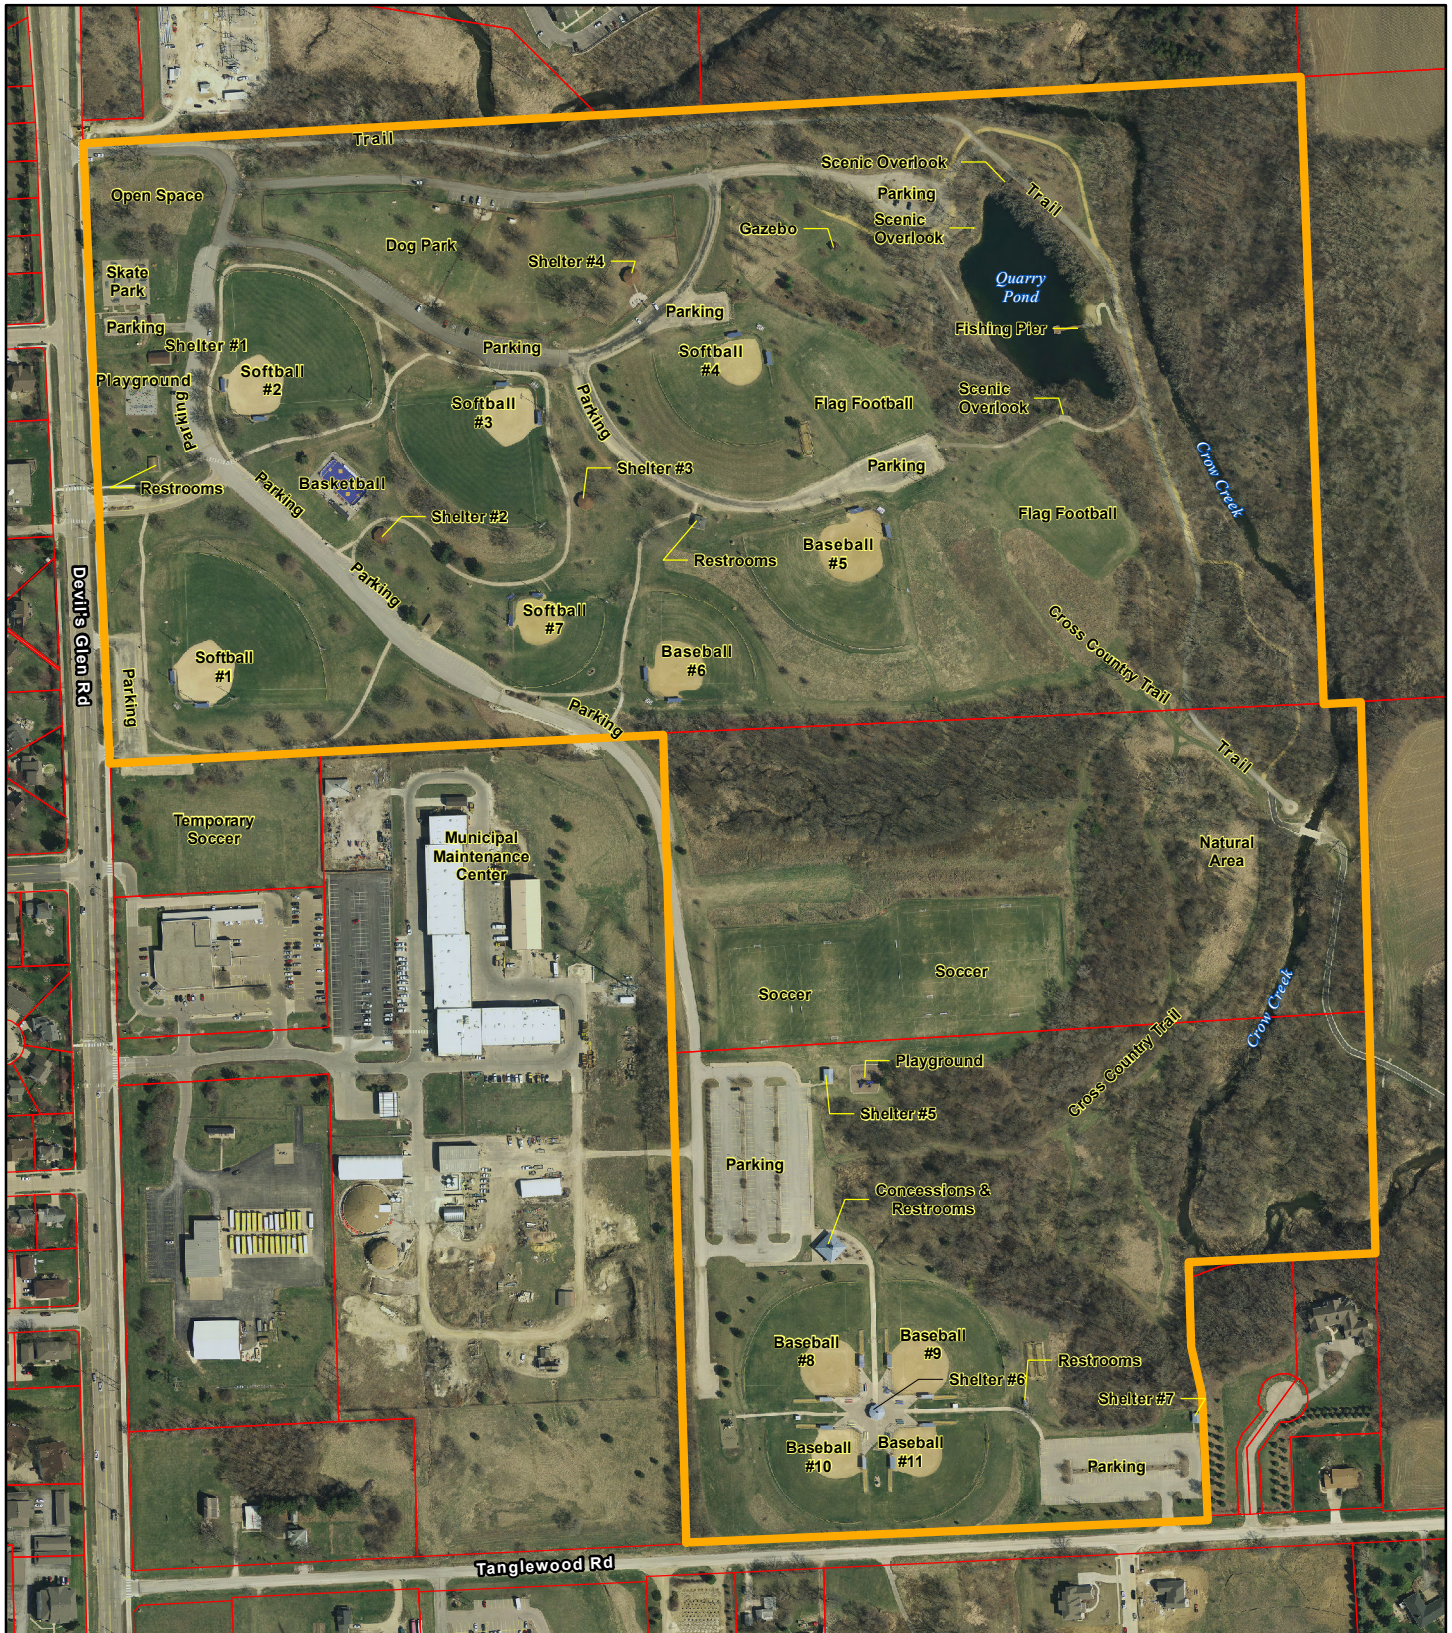

Crow Creek Park

City of Bettendorf, Iowa

DISCLAIMER: This map is for reference only. Data provided are derived from multiple sources with varying levels of accuracy. Bi-State Regional Commission disclaims all responsibility for the accuracy or completeness of the data shown hereon.

 Park Boundary  Parcels

Map projection: NAD 1983 State Plane Iowa South (feet)
 Aerial photo flown Spring 2014
 Parcel data from City of Bettendorf

Prepared by: